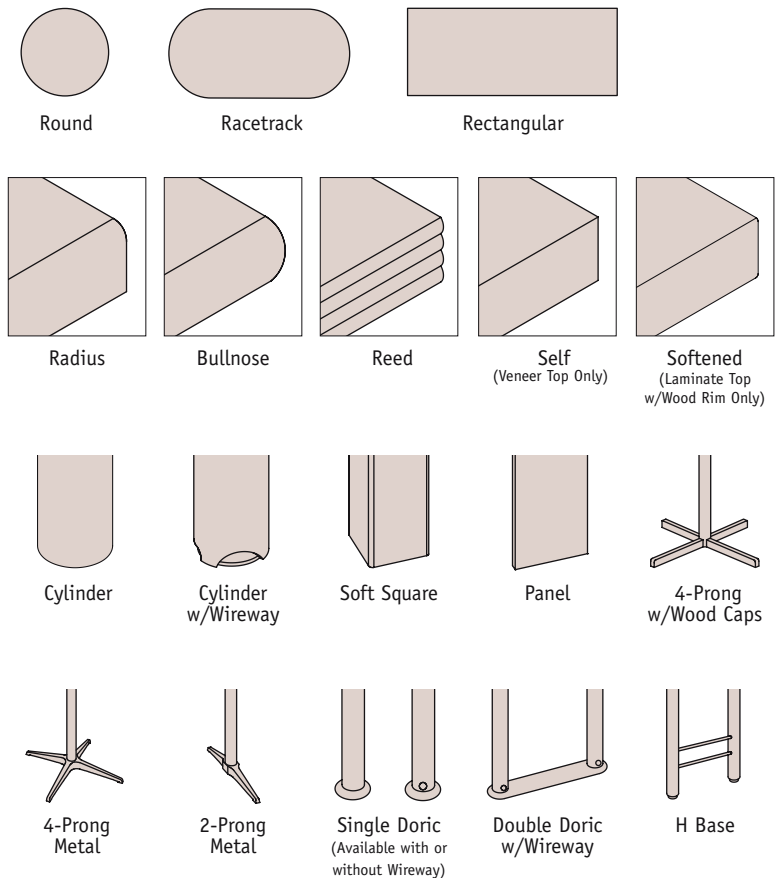

Finishes

Features & Options

*Factory installed grommets are available. Please see the National Price List for ordering information.

*Customer specified laminate program also available.

Traditional Tables

Boat Top, Judicial Finish
Barrington™ Casegoods
Medalist™ Seating, Momentum Juicy Deal