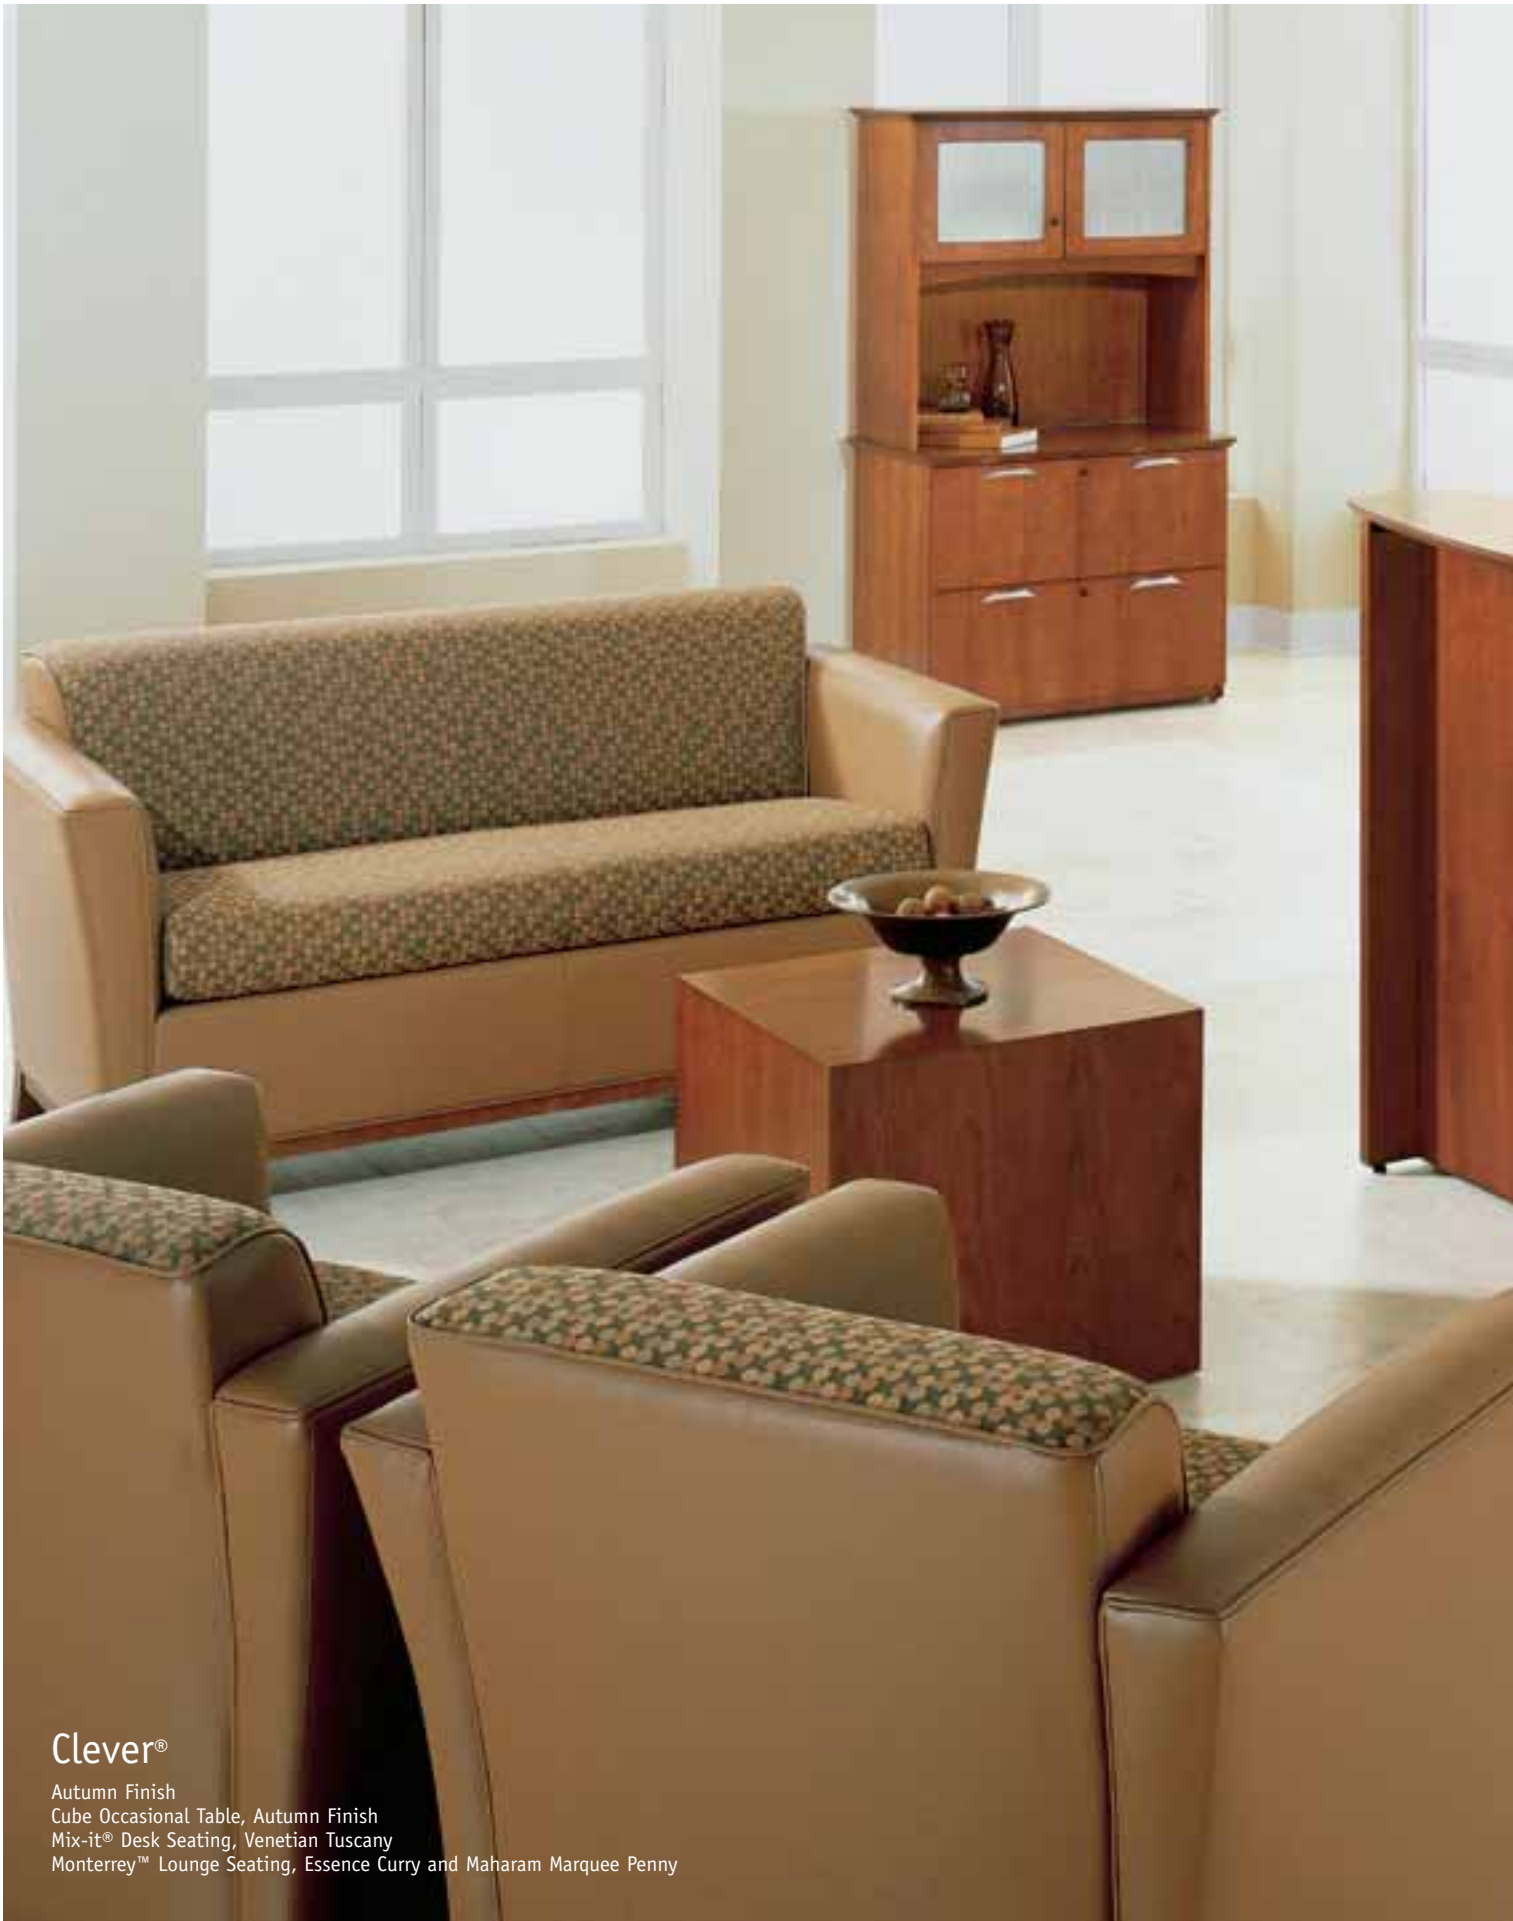

Clever®

Autumn Finish
Cube Occasional Table, Autumn Finish
Mix-it® Desk Seating, Venetian Tuscany
Monterrey™ Lounge Seating, Essence Curry and Maharam Marquee Penny