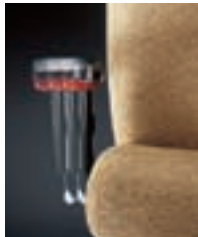

## Features and Options

Static Arm

Adjustable Arm

Arms adjust  
8 positions to  
2 3/4" in height

Arms adjust  
5 positions to  
4" in width

Optional seat depth  
adjusts 7 positions  
to 2 1/2" in  
additional depth