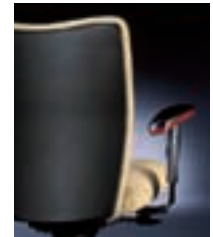

## Features and Options

Static Arm

Adjustable Arm

Arms adjust  
8 positions to  
2 3/4" in height

Arms adjust  
5 positions to  
4" in width

Optional seat depth  
adjusts 7 positions  
to 2 1/2" in  
additional depth

Fully upholstered or  
plastic extreme back  
Back adjusts  
2 3/4" in height