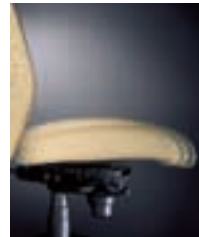

## Features and Options

Static Arm

Adjustable Arm

Arms adjust  
8 positions to  
2 3/4" in height

Arms adjust  
5 positions to  
4" in width

Optional seat depth  
adjusts 7 positions  
to 2 1/2" in  
additional depth

Fully upholstered or  
plastic extreme back  
Back adjusts  
2 3/4" in height