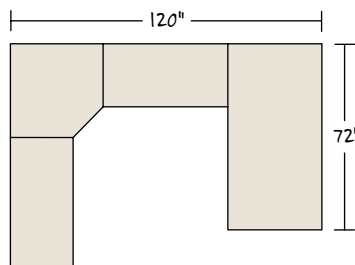

Typical CRT U Station