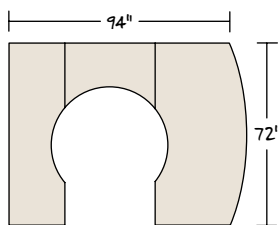

Smaller Footprint Illustration

Clever CRT U Station