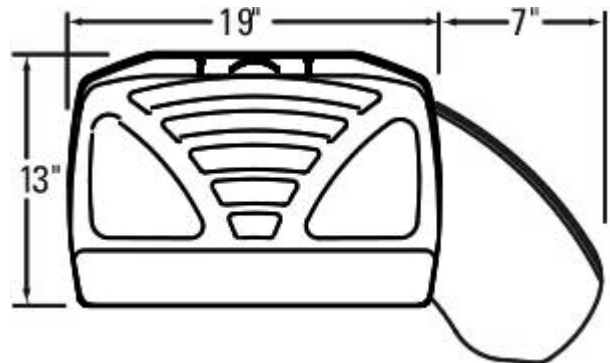

» Unique Mouse-Forward™ Design

Mouse slide creates Mouse-Forward™ position for improved ergonomic comfort.

» Other Features

- Built-in paper holder and line guide
- Integrated cord management
- "Mouse-Trap" keeps mouse in place
- Removable LeatheRite™ palm support

» Fits the Following Worksurfaces

- Straightways
- Diagonal corners 12" or wider
- Curved corners 12" or larger radius
- 90° (converted to diagonal with 179ACD)

List Price: \$189 (Ultra-Thin/LeatheRite")
\$195 (Ultra-Thin/LeatheRite" w/ JelRite")